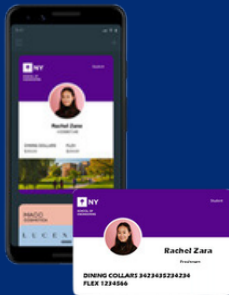

# Additional Services for Higher Education

LINSTAR Security is a leading provider of advanced identification and security solutions designed specifically for colleges and universities. With our latest technology and extensive expertise in the field, we offer comprehensive solutions to help safeguard your campus and ensure a secure environment for your students, staff, and visitors.

## Student Identification

Create campus student ID cards that can integrate with access control, dining and meal plan, vending, laundry, copy control, attendance tracking and other cashless spending applications.

## Mobile & Digital ID

Digital ID cards on mobile phones provide students and faculty an intuitive, touchless experience for campus identification, building access, cafeterias, secure printing, student amenities, and more.